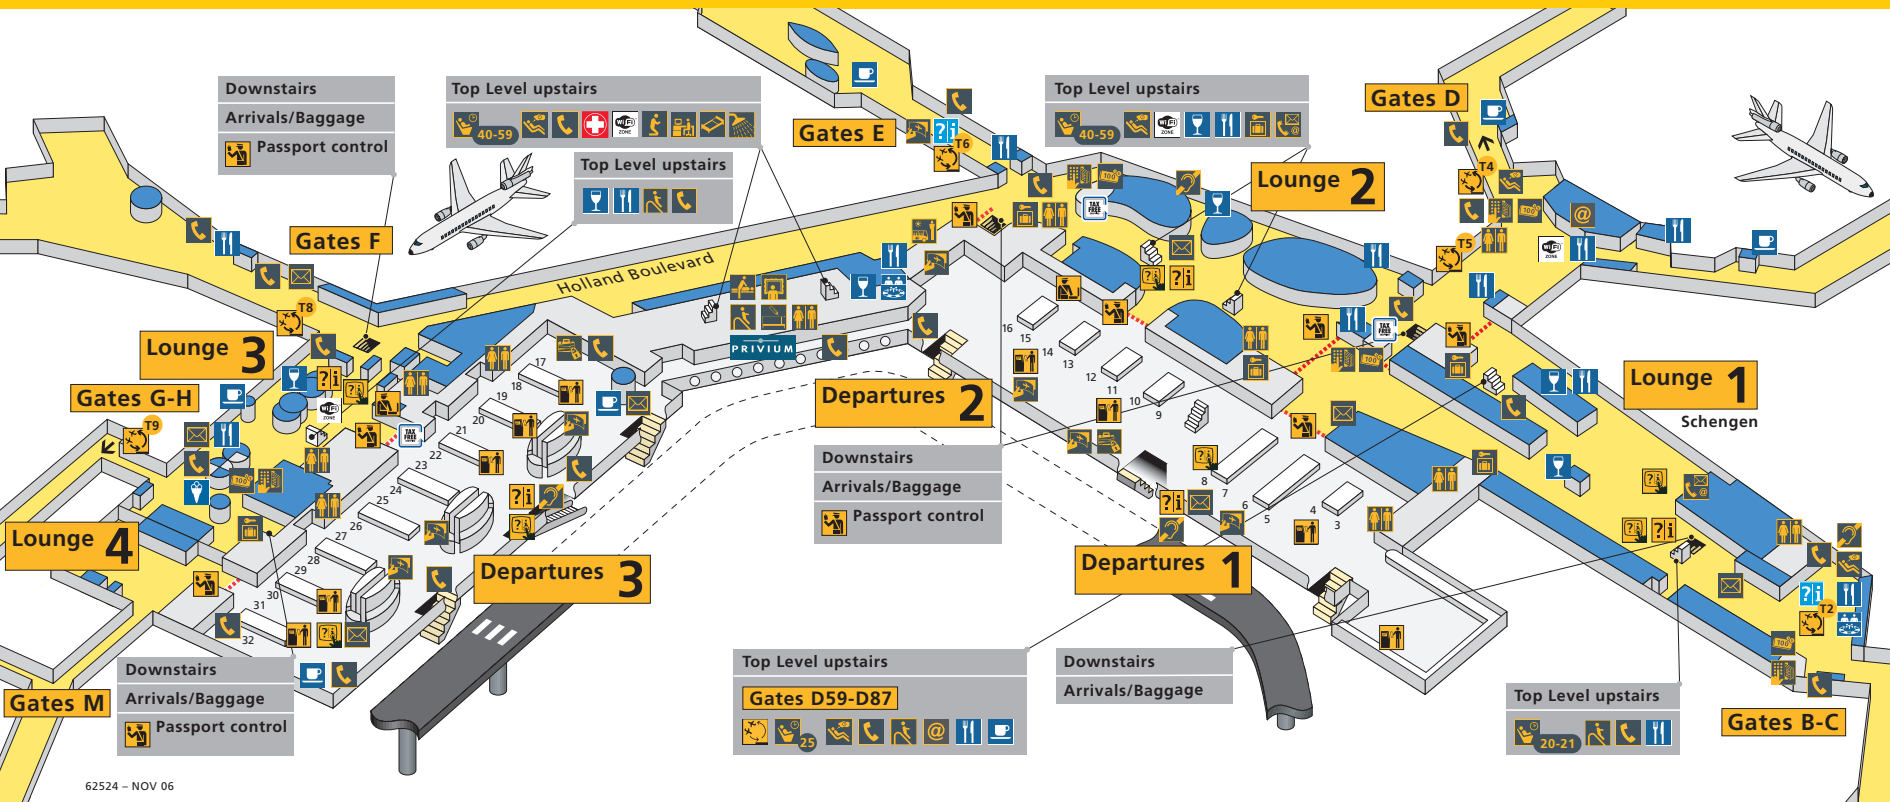

# Departures & Lounges

62524 - NOV 06

- |                 |                   |                              |                  |                    |                       |                                |               |                   |
|-----------------|-------------------|------------------------------|------------------|--------------------|-----------------------|--------------------------------|---------------|-------------------|
| Airline lounges | Cash and change   | KPN Communication centre     | Coffee bar       | KLM service centre | Passport control      | Showers                        | Telephone     | Wireless Internet |
| Baby room       | Cash machine      | Communication zone           | Hearing loop     | Massage            | Postal service        | Self service check-in          | Ticket desk   |                   |
| Baggage lockers | Casino            | Customs / Tax and VAT refund | Hotel            | Meditation centre  | Post office           | Self service information point | Toilets       |                   |
| Baggage sealing | Children's corner | Excursions                   | Icecream         | Museum             | PRIVIUM Service point | Shops, bars and restaurants    | Transfer desk |                   |
| Bar             | Comfort seats     | First Aid                    | Information desk | Offices            | Restaurant            | Taxi                           | VAT refund    |                   |

Amsterdam  
Airport Schiphol